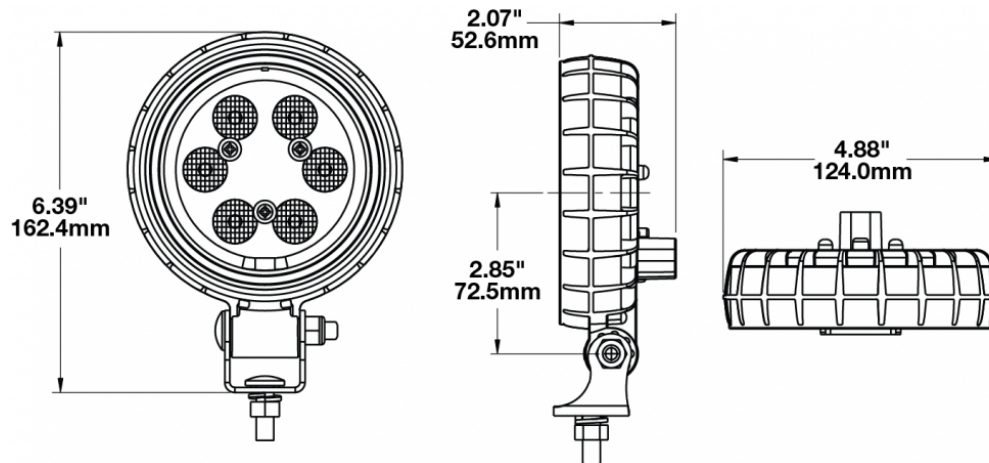

## PRODUCT INFORMATION

<b>Description</b>	12-110V Non-Heated LED Work Light with Flood Beam Pattern
<b>Height</b>	162.31 mm / 6.39 in
<b>Width</b>	123.95 mm / 4.88 in
<b>Depth</b>	52.58 mm / 2.07 in
<b>Shape</b>	Round
<b>Outer Lens Material</b>	Polycarbonate
<b>Outer Lens Color</b>	Clear
<b>Housing Material</b>	Polycarbonate
<b>Housing Color</b>	Black
<b>Mounting Hardware Description</b>	(x1) M8-1.25 x 20mm Mounting Bolt
<b>Mounting Type</b>	Universal Pedestal Mount
<b>Minimum Operating Temperature</b>	-40 °C / -40 °F
<b>Maximum Operating Temperature</b>	65 °C / 149 °F
<b>Connector or Wiring</b>	Integrated 2-Pin Deutsch Weather-Proof Socket (DT04-2P)
<b>Mating Connector</b>	2-Pin Deutsch Weather-Proof Plug (DT06-2S)
<b>Product Weight</b>	1.52 lbs / 0.69 kgs
<b>Shipping Weight</b>	1.40 lbs / 0.64 kgs

## PRODUCT DIMENSIONS