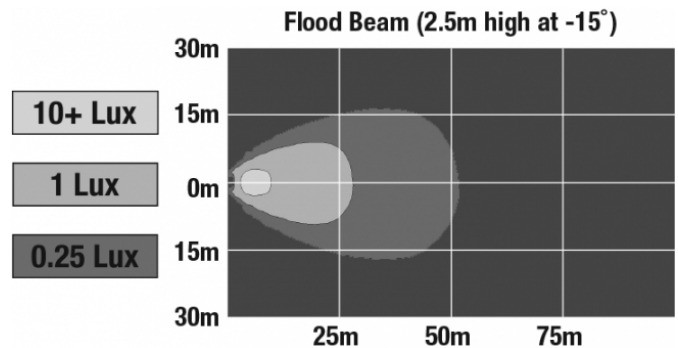

## PHOTOMETRIC SPECIFICATIONS

<b>Raw Lumen Output</b>	1,080
<b>Effective Lumen Output</b>	780
<b>Nominal LED Color Temperature</b>	5000 K
<b>Beam Pattern(s)</b>	Forward Lighting - Flood (Standard)